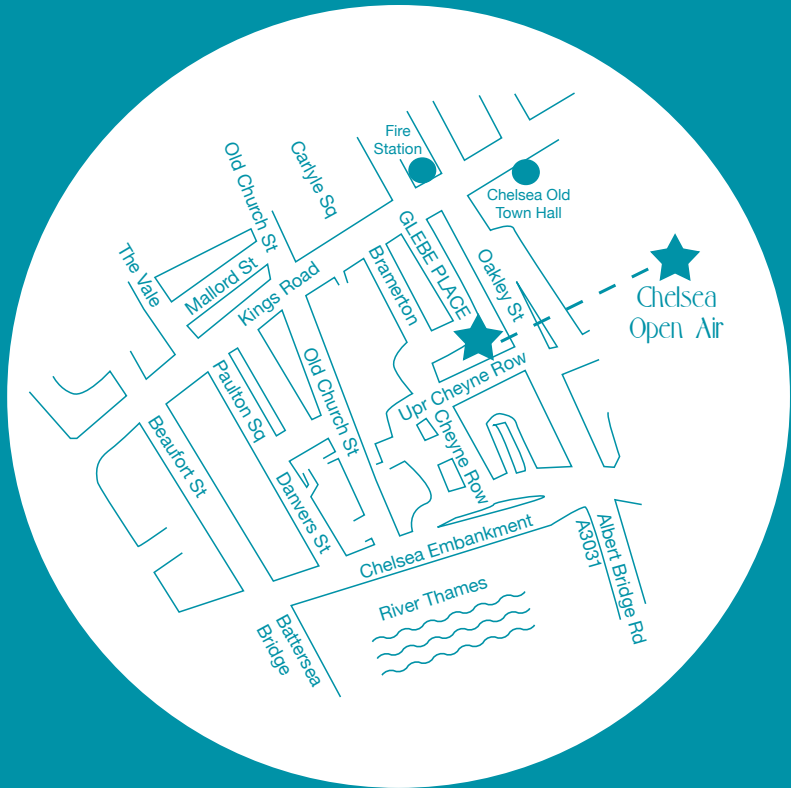

Chelsea Open Air Nursery School and Children's Centre

51 Glebe Place, London SW3 5JE

T - 020 7352 8374

F - 020 7376 8350

E - info@coans.rbkc.sch.uk

www.chelseaopenairnursery.co.uk

For more information, please call

020 7352 8374